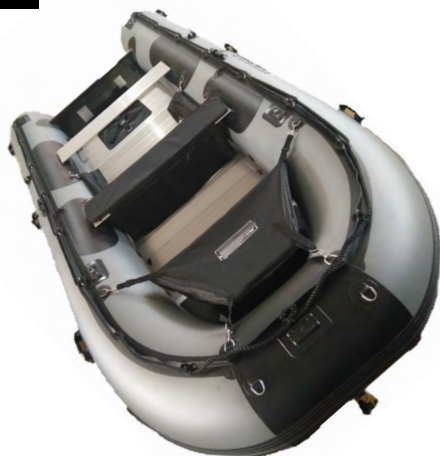

FSI has unsold rescue boat stock in final completion - all the same heavy duty features you are accustomed to with the traditional Red and black color FSI rescue Boats - just different colors.

ITEM NO.	QTY	COLOR
F-YRR365D	10	ARMY CAMO GREEN
F-YRR365D	1	BLACK AND GREY
F-YRR385D	5	ARMY CAMO GREEN
F-YRR385D	2	BLACK AND GREY

F-YRR 365D	FSI Transom Style Rescue Boat - 12 Foot transom. 1800 Denier. 240Lbs. Width 5' 6" Capacity = 5 persons / 1430 lbs.
F-YRR 385D	FSI Transom Style Rescue Boat - 12.5 Foot transom. 1800 Denier. Lbs. Width 5' 6" Capacity = 6 persons /1500 lbs. Boat wt. 245 lbs.